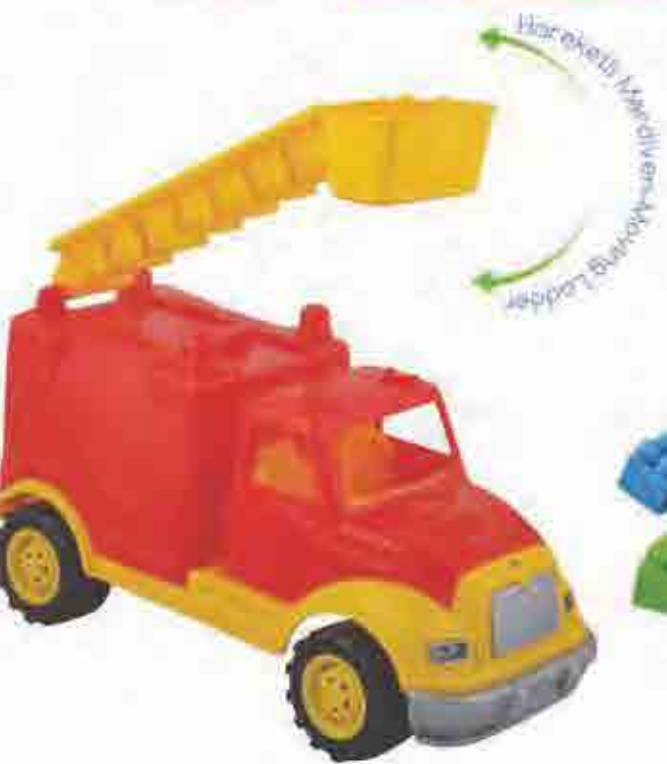

102 Magic Blocks Itfaiye & 36 Parça Blok
Magic Blocks Fire Truck & 36 Pcs Blocks

EAN: 8695989003511 ITEM: 570110730113

11.000 cm	M	10.000 cm
11.000 cm	M	10.000 cm
11.000 cm	M	10.000 cm

8 695989 003511