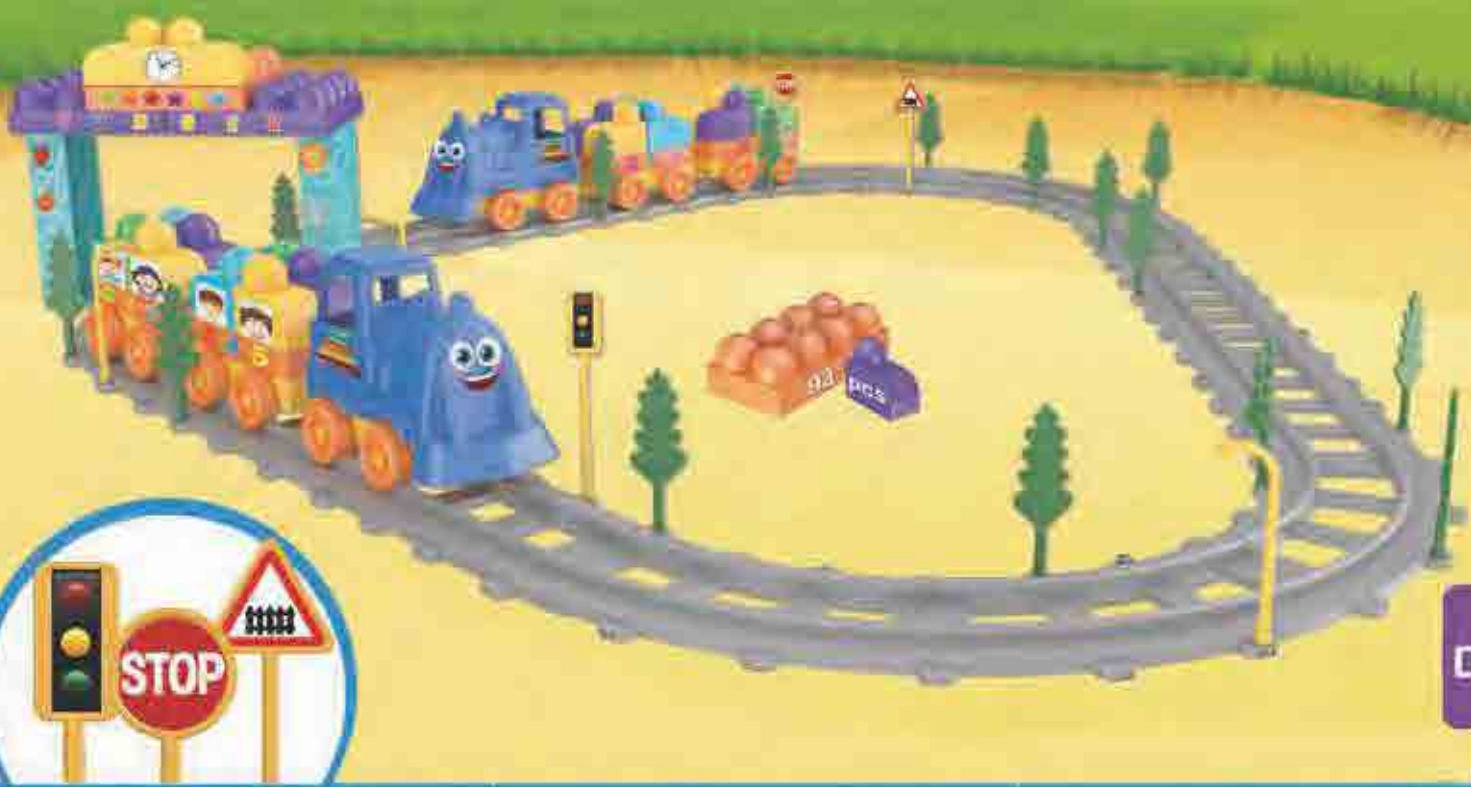

EAN: 895989 005539

11.6 cm	M	Free in Box
18.2 cm		Product Age
W 8.1 cm	0.120	10+

B 695989 005539

74 Magic Blocks Train Set 93 Pcs
Magic Blocks Train Set 93 Pcs

FAW 8695989005546

8 695989 005546

Height cm	44	For 10 Years
Width cm	12.5	Call us here
Weight kg	1.2	28